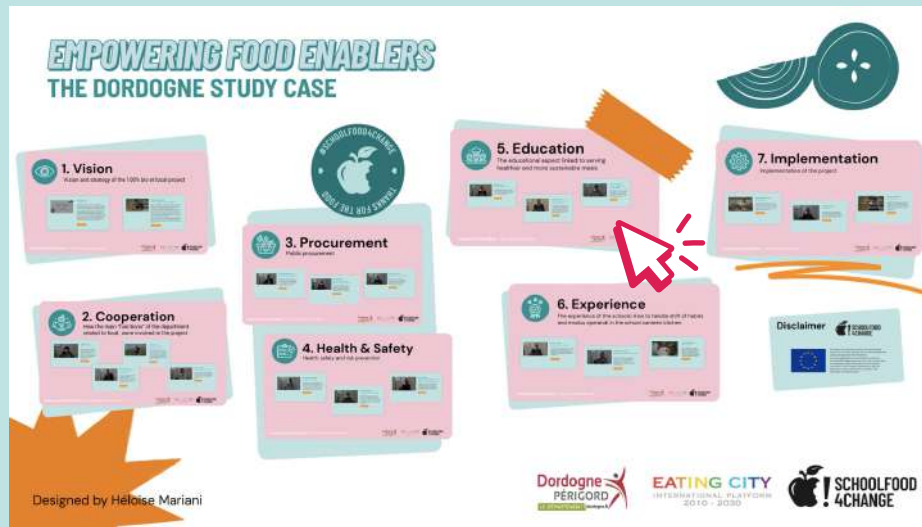

INSTRUCTIONS MANUAL

How to navigate in the PREZI document

Click here to open the PREZI

Introduction

The PREZI document is an interactive presentation and these instructions will help you navigate through it. To open this presentation you will need an internet connection.

1. Open the link

2. Click on « Present »

3. Main page: Choose a theme

Click on any of the themes in the pink boxes.

4. Choose a person

Same thing here, click on any of the blue boxes you which corresponds to an interview.