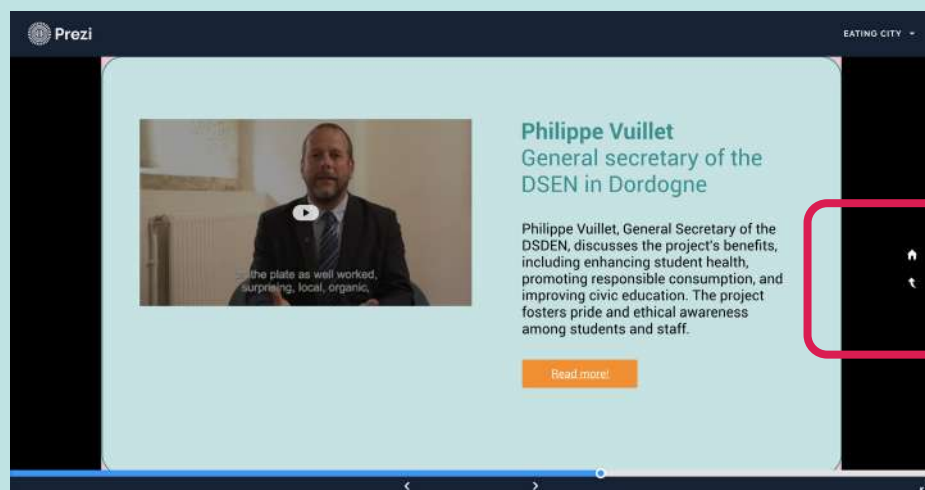

7. Go back to the main page

To go back to the main page, you can click on the arrow or the little house.